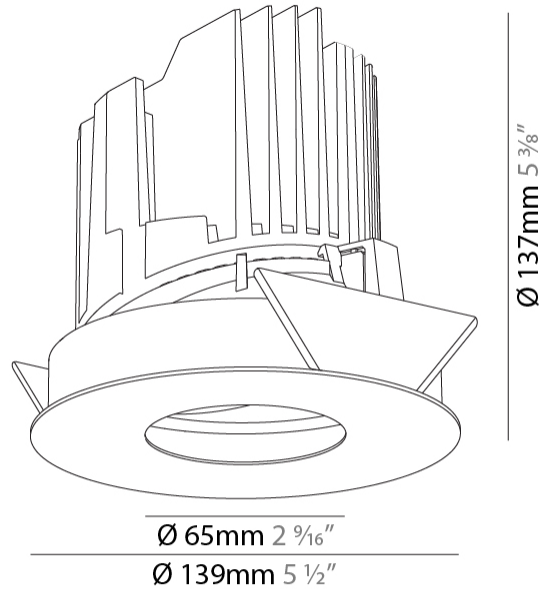

GENERAL

Series: Bioniq
 Subseries: Bioniq Round Pinhole
 Brand: Prolicht
 Division: Architectural
 Mounting Type: Recessed
 Mounting Location: Ceiling
 Subcategory: Downlight

PHYSICAL

Shape: Round
 Diameter (mm): 139
 Diameter (in): 5 ½
 Height (mm): 126
 Height (in): 4 15/16
 Ceiling Thickness (mm): 10 / 12.5 / 15
 Ceiling Thickness (in): 3/8 or 1/2 or 9/16
 Min. Recessing Depth (mm): 140
 Min. Recessing Depth (in): 5 ½
 Light Distribution: Adjustable / Downlight
 Weight (kg): 0.86
 Weight (lbs): 1.9
 Fixture Finish: SSR / BKV / CWI / CRY / HAB / LAG / UFT / ITA / RUA / RUR / MIC / FTG / MYG / TWT / LOD / PUS / FRO / FUP / KIA / POP / BLS / SPG / MEY / GOH / GUM / CHC / COM / ABZ / JAG / OBR / MOS / ROR
 Fixture Material: Aluminum Die Cast
 Cut-out Measurements: 130mm / 5 1/8"

OPTICAL

Reflector°: 10
 Adjustability: Rotational 355°; Tilt 30°

RATINGS AND CERTIFICATIONS

Certified By: Certified for North American Standards
 IP rating: IP20

PROJECT	
TYPE	
SPECIFIER	
QUANTITY	
DATE	

BIONIQ ROUND PINHOLE RECESSED

GENERAL

Series: Bioniq
 Subseries: Bioniq Round Pinhole
 Brand: Prolicht
 Division: Architectural
 Mounting Type: Recessed
 Mounting Location: Ceiling
 Subcategory: Downlight

PHYSICAL

Shape: Round
 Diameter (mm): 107
 Diameter (in): 4 3/16
 Height (mm): 112
 Height (in): 4 7/16
 Ceiling Thickness (mm): 10 / 12.5 / 15
 Ceiling Thickness (in): 3/8 or 1/2 or 9/16
 Min. Recessing Depth (mm): 130
 Min. Recessing Depth (in): 5 1/8
 Light Distribution: Adjustable / Downlight
 Weight (kg): 0.473
 Weight (lbs): 1.04
 Fixture Finish: SSR / BKV / CWI / CRY / HAB / LAG / UFT / ITA / RUA / RUR / MIC / FTG / MYG / TWT / LOD / PUS / FRO / FUP / KIA / POP / BLS / SPG / MEY / GOH / GUM / CHC / COM / ABZ / JAG / OBR / MOS / ROR
 Fixture Material: Aluminum Die Cast
 Cut-out Measurements: 98mm / 3 7/8"